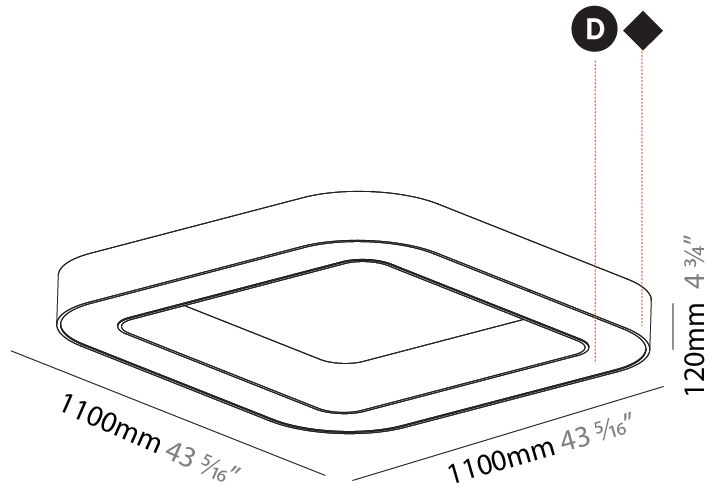

GENERAL

Series: Glorious
Subseries: Glorious Quantum
Brand: Prolicht
Division: Architectural
Mounting Type: Surface
Mounting Location: Ceiling
Subcategory: Ambient

PHYSICAL

Shape: Square
Length (mm): 1100
Length (in): 43 ⁵/₁₆"
Width (mm): 1100
Width (in): 43 ⁵/₁₆"
Height (mm): 120
Height (in): 4 ³/₄"
Light Distribution: Direct
Weight (kg): 14.2
Weight (lbs): 31.24
Diffuser: PMMA - Opal or Micro-Prism
Fixture Finish: SSR / BKV / CWI / CRY / HAB / LAG / UFT / ITA / RUA / RUR / MIC / FTG / MYG / TWT / LOD / PUS / FRO / FUP / KIA / POP / BLS / SPG / MEY / GOH / GUM / CHC / COM / ABZ / JAG / OBR / MOS / ROR
Fixture Material: Aluminum

ELECTRICAL

Lamp Type: LED (Zhaga Standard)
Input Wattage (W): 60
Total Output Wattage (W): 48 / 38.4 (3500K)
Dimming: Non-Dimming / Phase Dimming (120Vac only) / 0-10V Dimming
Driver Included: Yes
Driver Location: Integrated
Driver Type: Constant Current - 120 / 277Vac
Driver Class: Class 2
Input Voltage (V): 120 - 277
Constant Current (MA): 350 / 1200 (3500K)

LED

Color Temperature (°K): 3000 / 3500 / 4000
Max. Delivered Lumen (lm): 5540 / 5733 / 5850
CRI: >80 CRI
Efficiency (%): 65
Lamp Life (hrs): 50000

OPTICAL

RATINGS AND CERTIFICATIONS

Certified By: Certified for North American Standards
IP rating: IP20